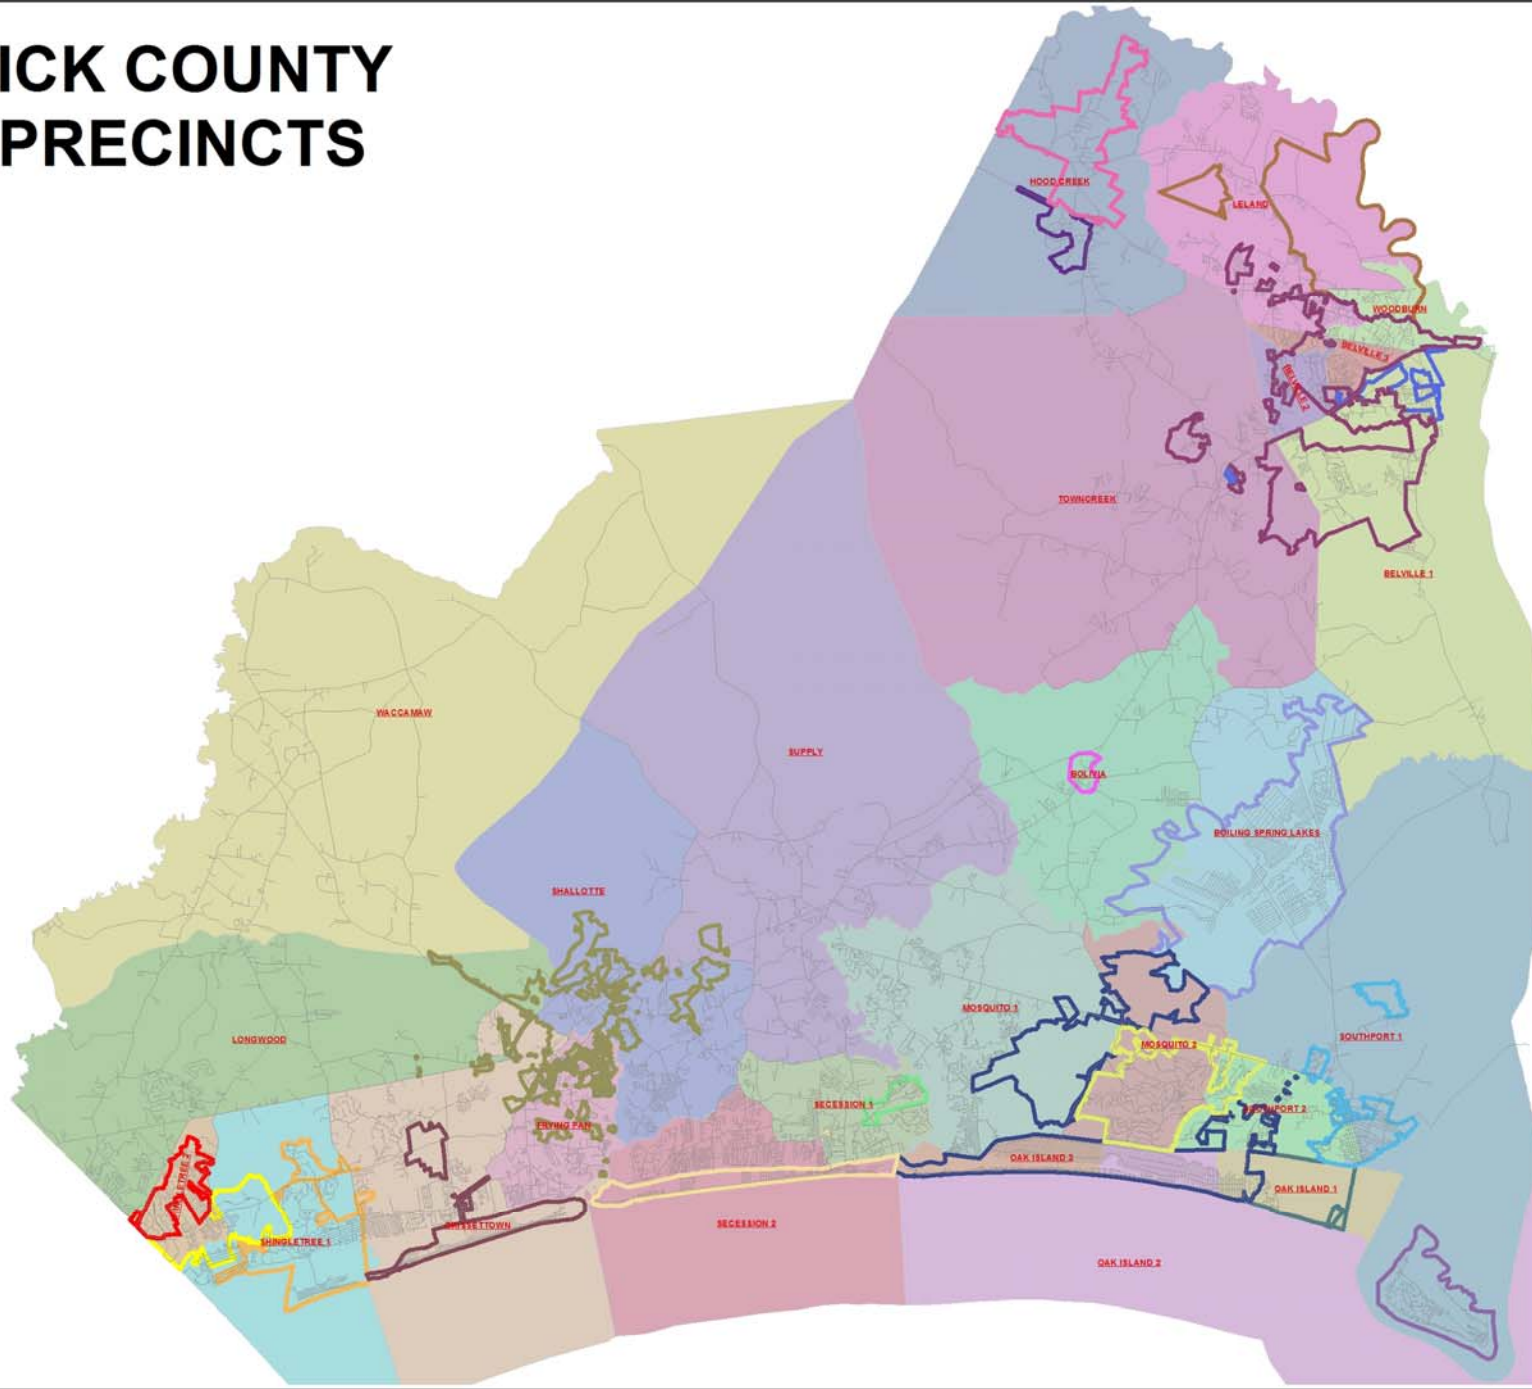

# BRUNSWICK COUNTY VOTING PRECINCTS

**Legend**

Precincts	
BELVILLE 1	Bald Head Island City
BELVILLE 2	Belville City
BELVILLE 3	Boiling Spring Lakes City
BOILING SPRING LAKES	Bolivia City
BOLIVIA	Calabash City
FRYING PAN	Carolina Shores City
GRISSETTOWN	Caswell Beach City
HOOD CREEK	Holden Beach City
LELAND	Leland City
LONGWOOD	Navassa City
MOSQUITO 1	Northwest City
MOSQUITO 2	Oak Island City
OAK ISLAND 1	Ocean Isle Beach City
OAK ISLAND 2	Sandy Creek City
OAK ISLAND 3	Shalotte City
SECESSION 1	Southport City
SECESSION 2	St James City
SHALLOTTE	Sunset Beach City
SHINGLETREE 1	Vannantown City
SHINGLETREE 2	
SOUTHPORT 1	
SOUTHPORT 2	
SUPPLY	
TOWNCREEK	
WACCAMAW	
WOODBURN	

Brunswick County assumes no legal responsibility for the nature of, contents of, or accuracy of any information contained on this map. This map may not be accurate or up to date. All map information must be verified by recipient. Grid based on NC State Plane Coordinates, NAD 83 Datum, feet.

Date: 5/6/2014

1 inch = 1.578 miles

Prepared by Brunswick County GIS Dept

Arc8\Arc8Projects\Board of Election Projects\Precincts\_Municipalities.mxd