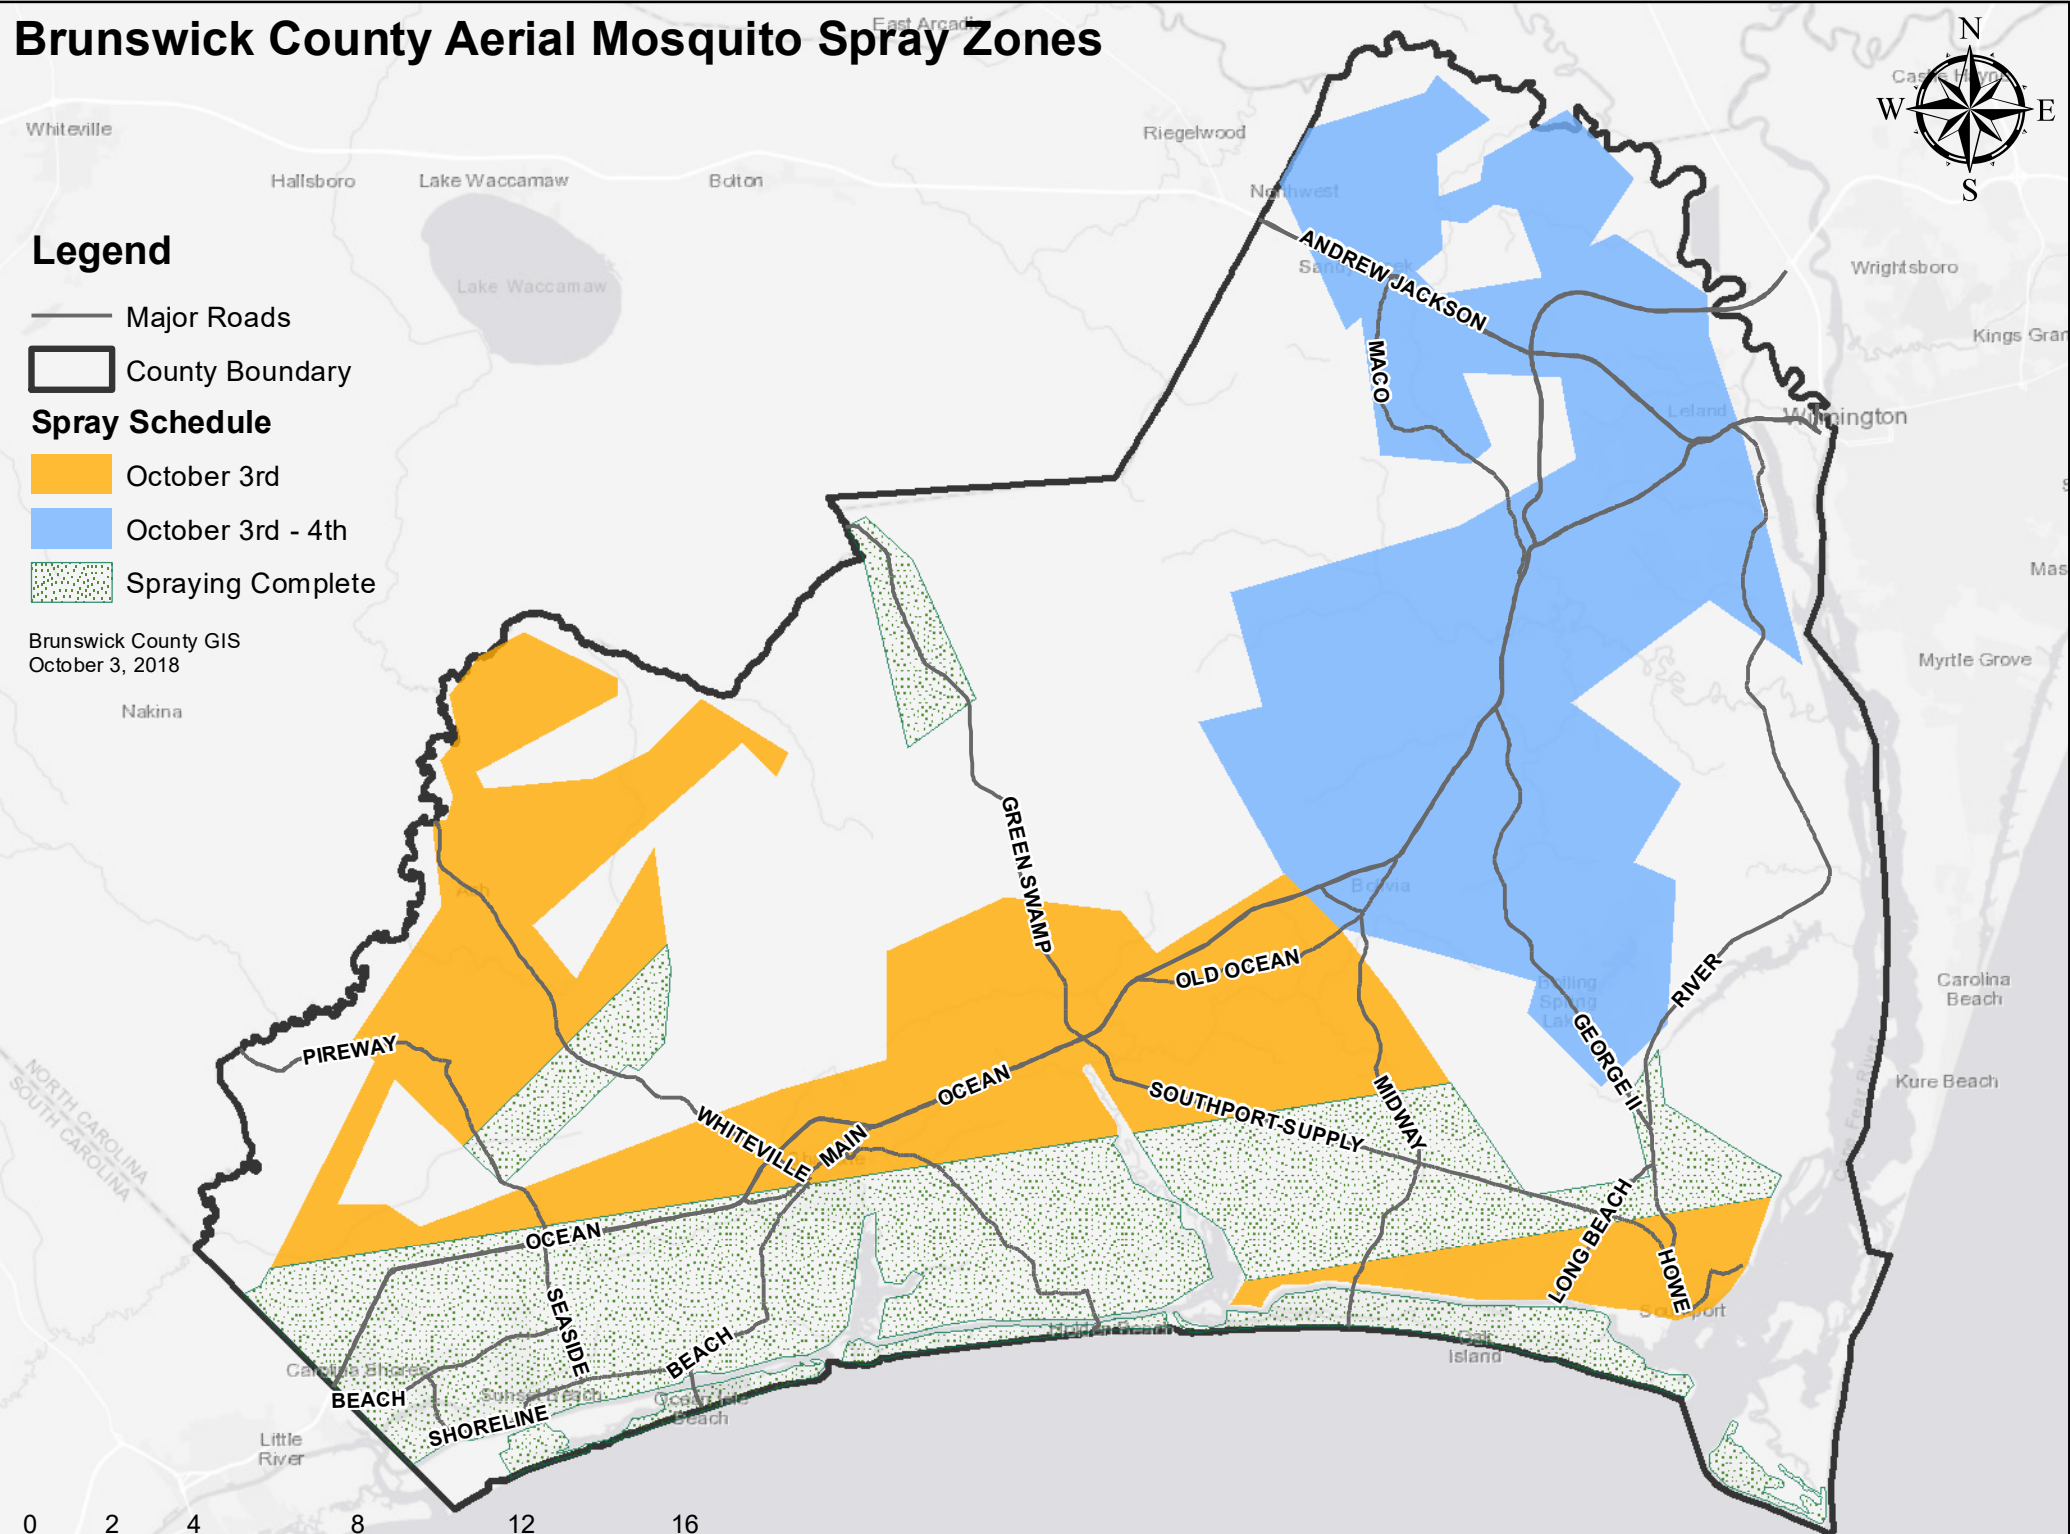

# Brunswick County Aerial Mosquito Spray Zones

## Legend

- Major Roads
- County Boundary

## Spray Schedule

- October 3rd
- October 3rd - 4th
- Spraying Complete

Brunswick County GIS  
October 3, 2018

1 in = 5 miles