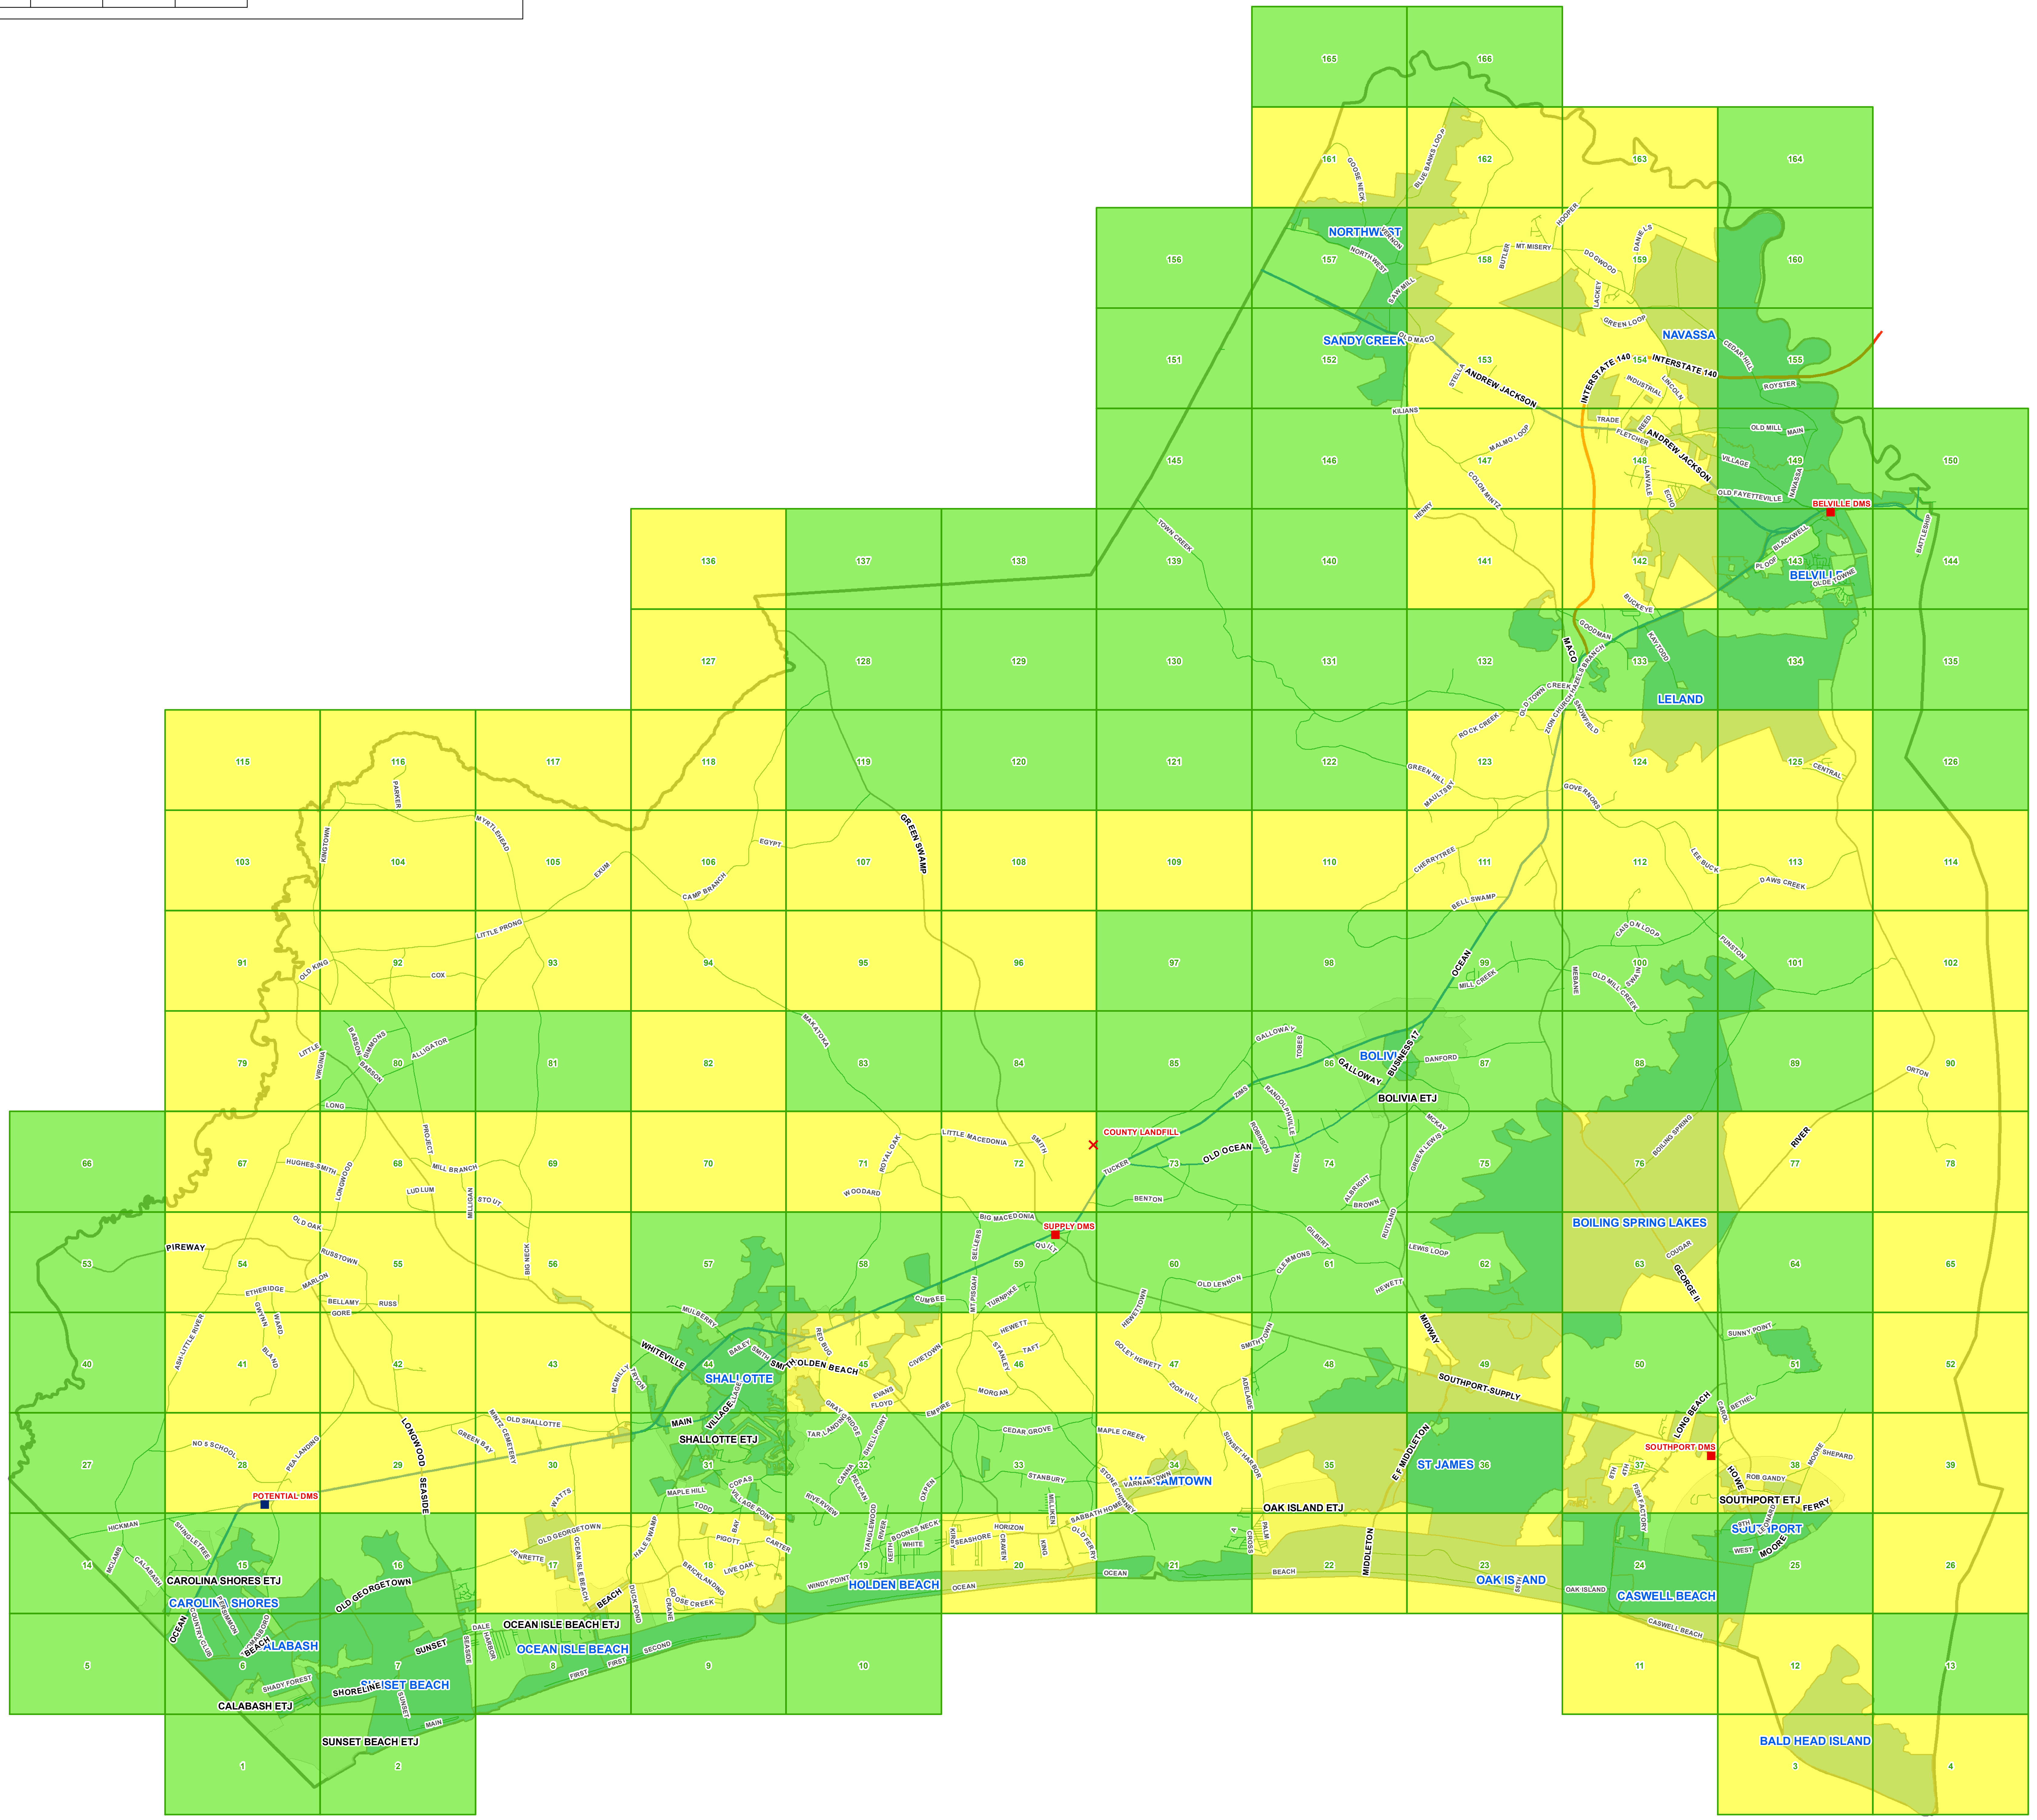

Brunswick County Debris Cleanup Status

0 3 6 12 Miles 1 in = 1 miles

Legend

DMS Locations

- DMS SITES
- POTENTIAL DMS
- ✕ COUNTY LANDFILL

Map Grid

- Map Grid

Debris Cleanup Status

- FIRST PASS COMPLETE
- IN PROGRESS
- UPCOMING 7 TO 14 DAYS

Roads

- - - Crossing
- Interstate
- Minor
- NC Ferry Route
- NC Hwy
- Out of county
- Private Drive
- Ramp
- State Road
- US Hwy

Town Limits

- Town Limits
- ETJ

County Boundary

- County Boundary

Brunswick County assumes no legal responsibility for the nature of, contents of or accuracy of any information contained on this map. This map may not be accurate or up-to-date. All map information must be verified by recipient. Grid based on NC State Plane Coordinates, NAD 83 Datum, Feet.