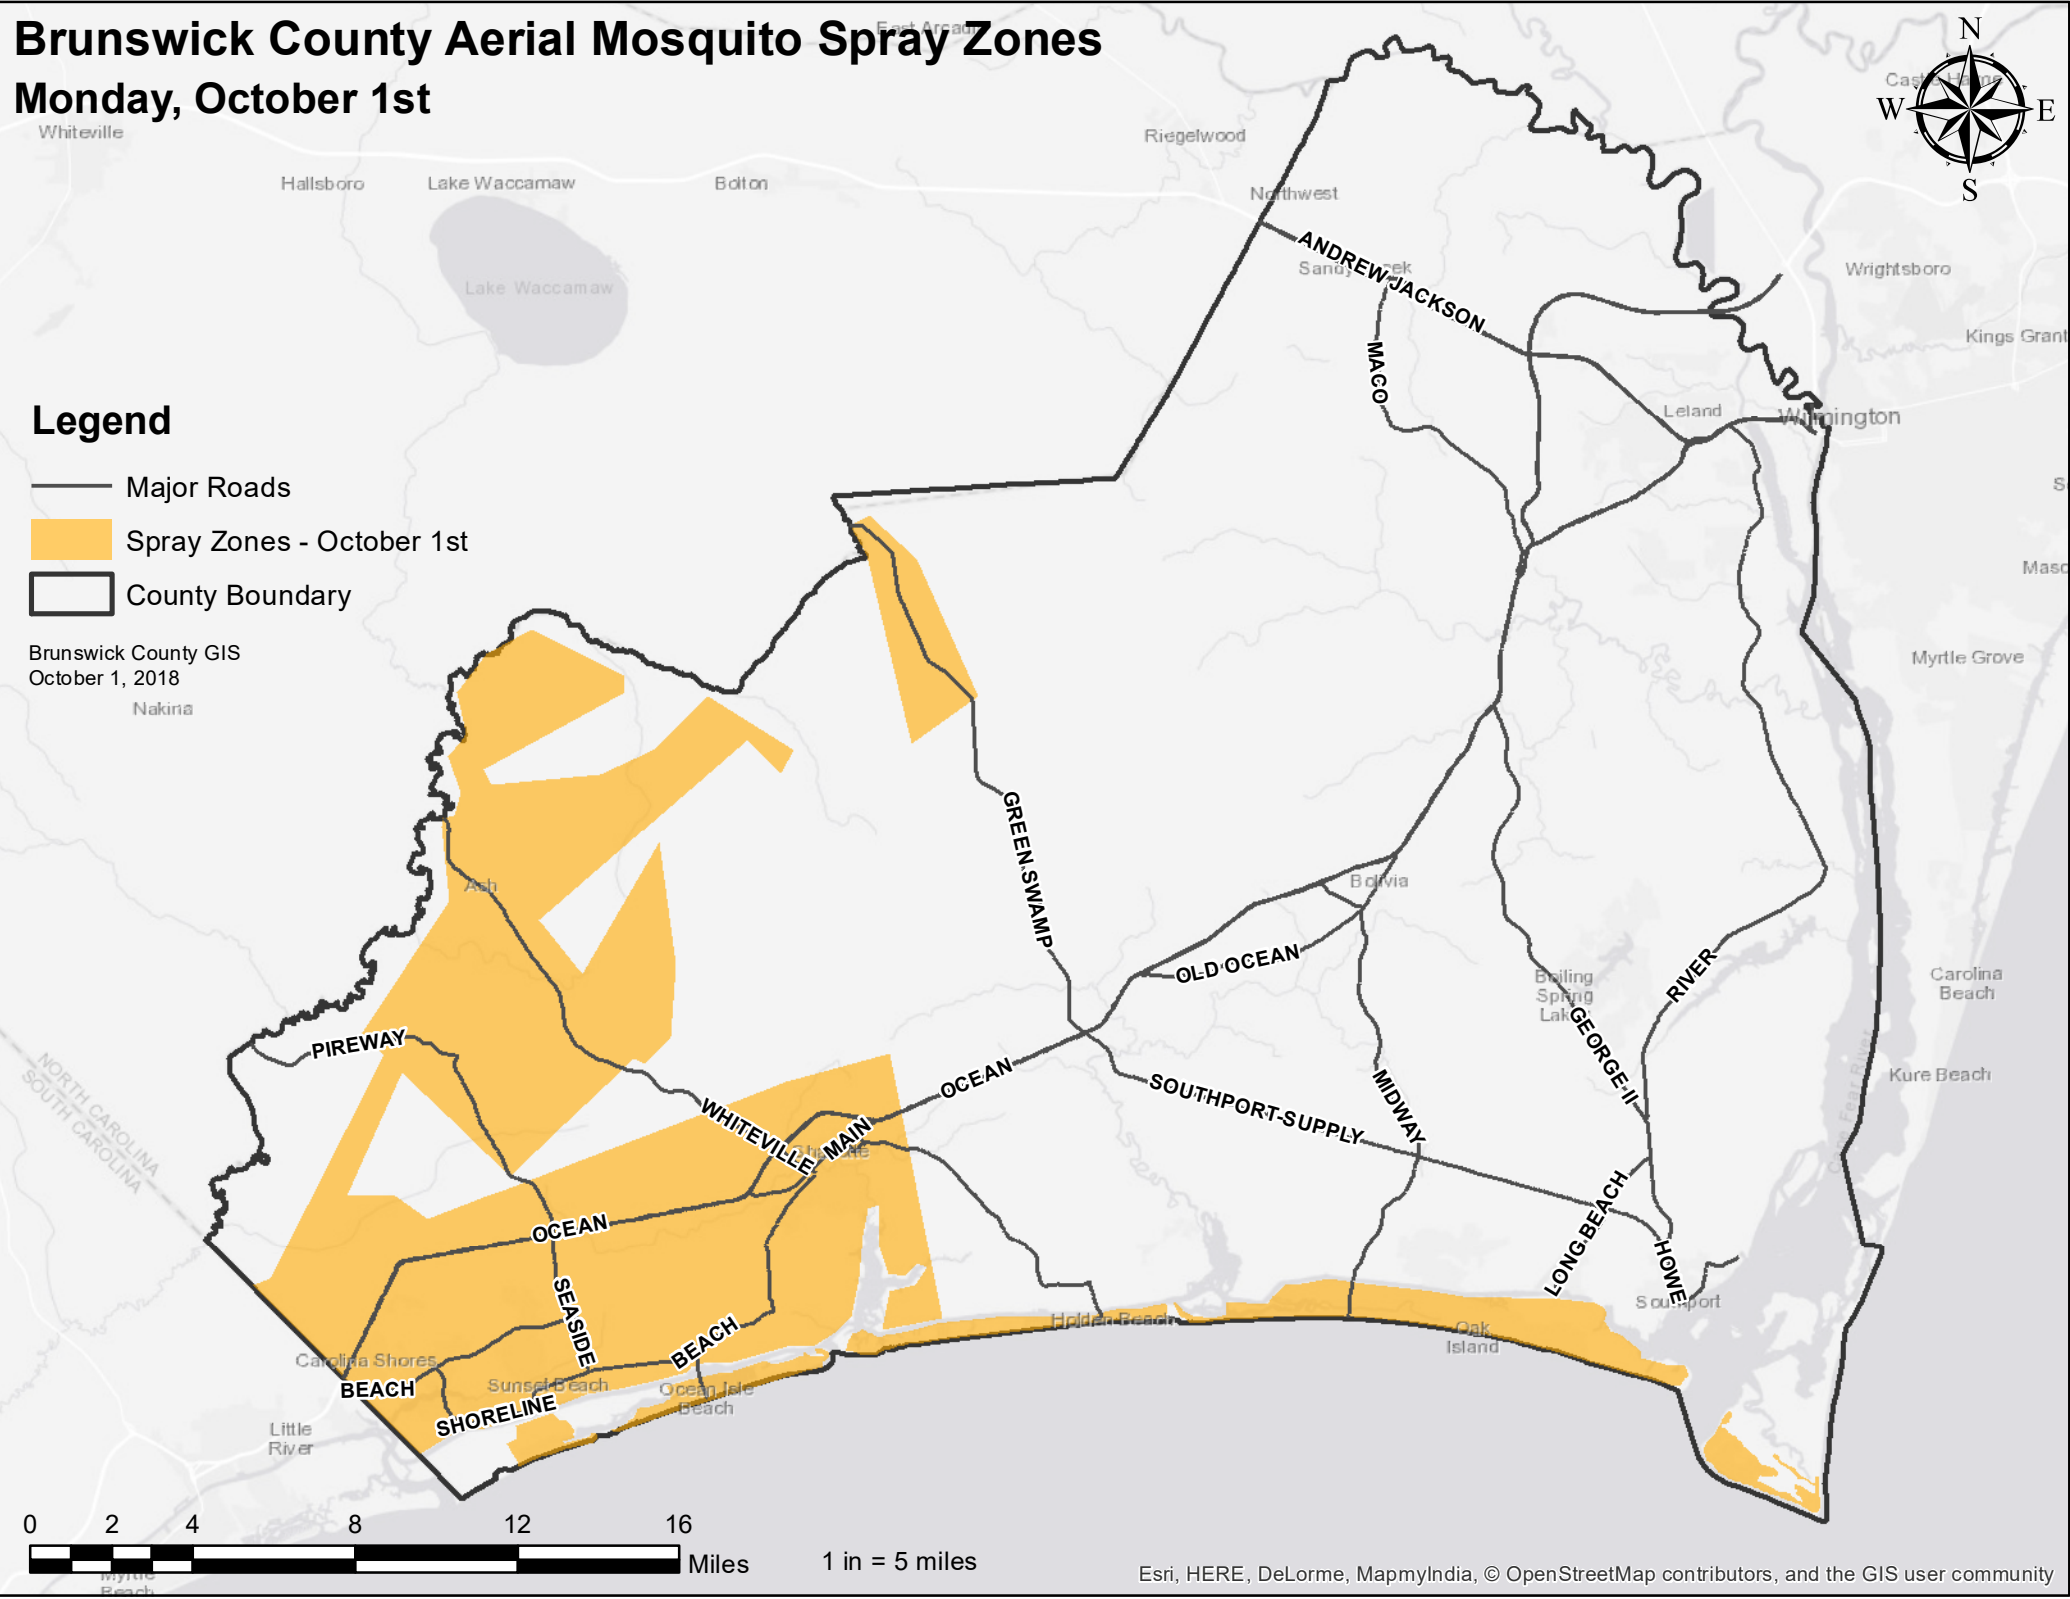

Brunswick County Aerial Mosquito Spray Zones

Monday, October 1st

Legend

- Major Roads
- Spray Zones - October 1st
- County Boundary

Brunswick County GIS
October 1, 2018

1 in = 5 miles