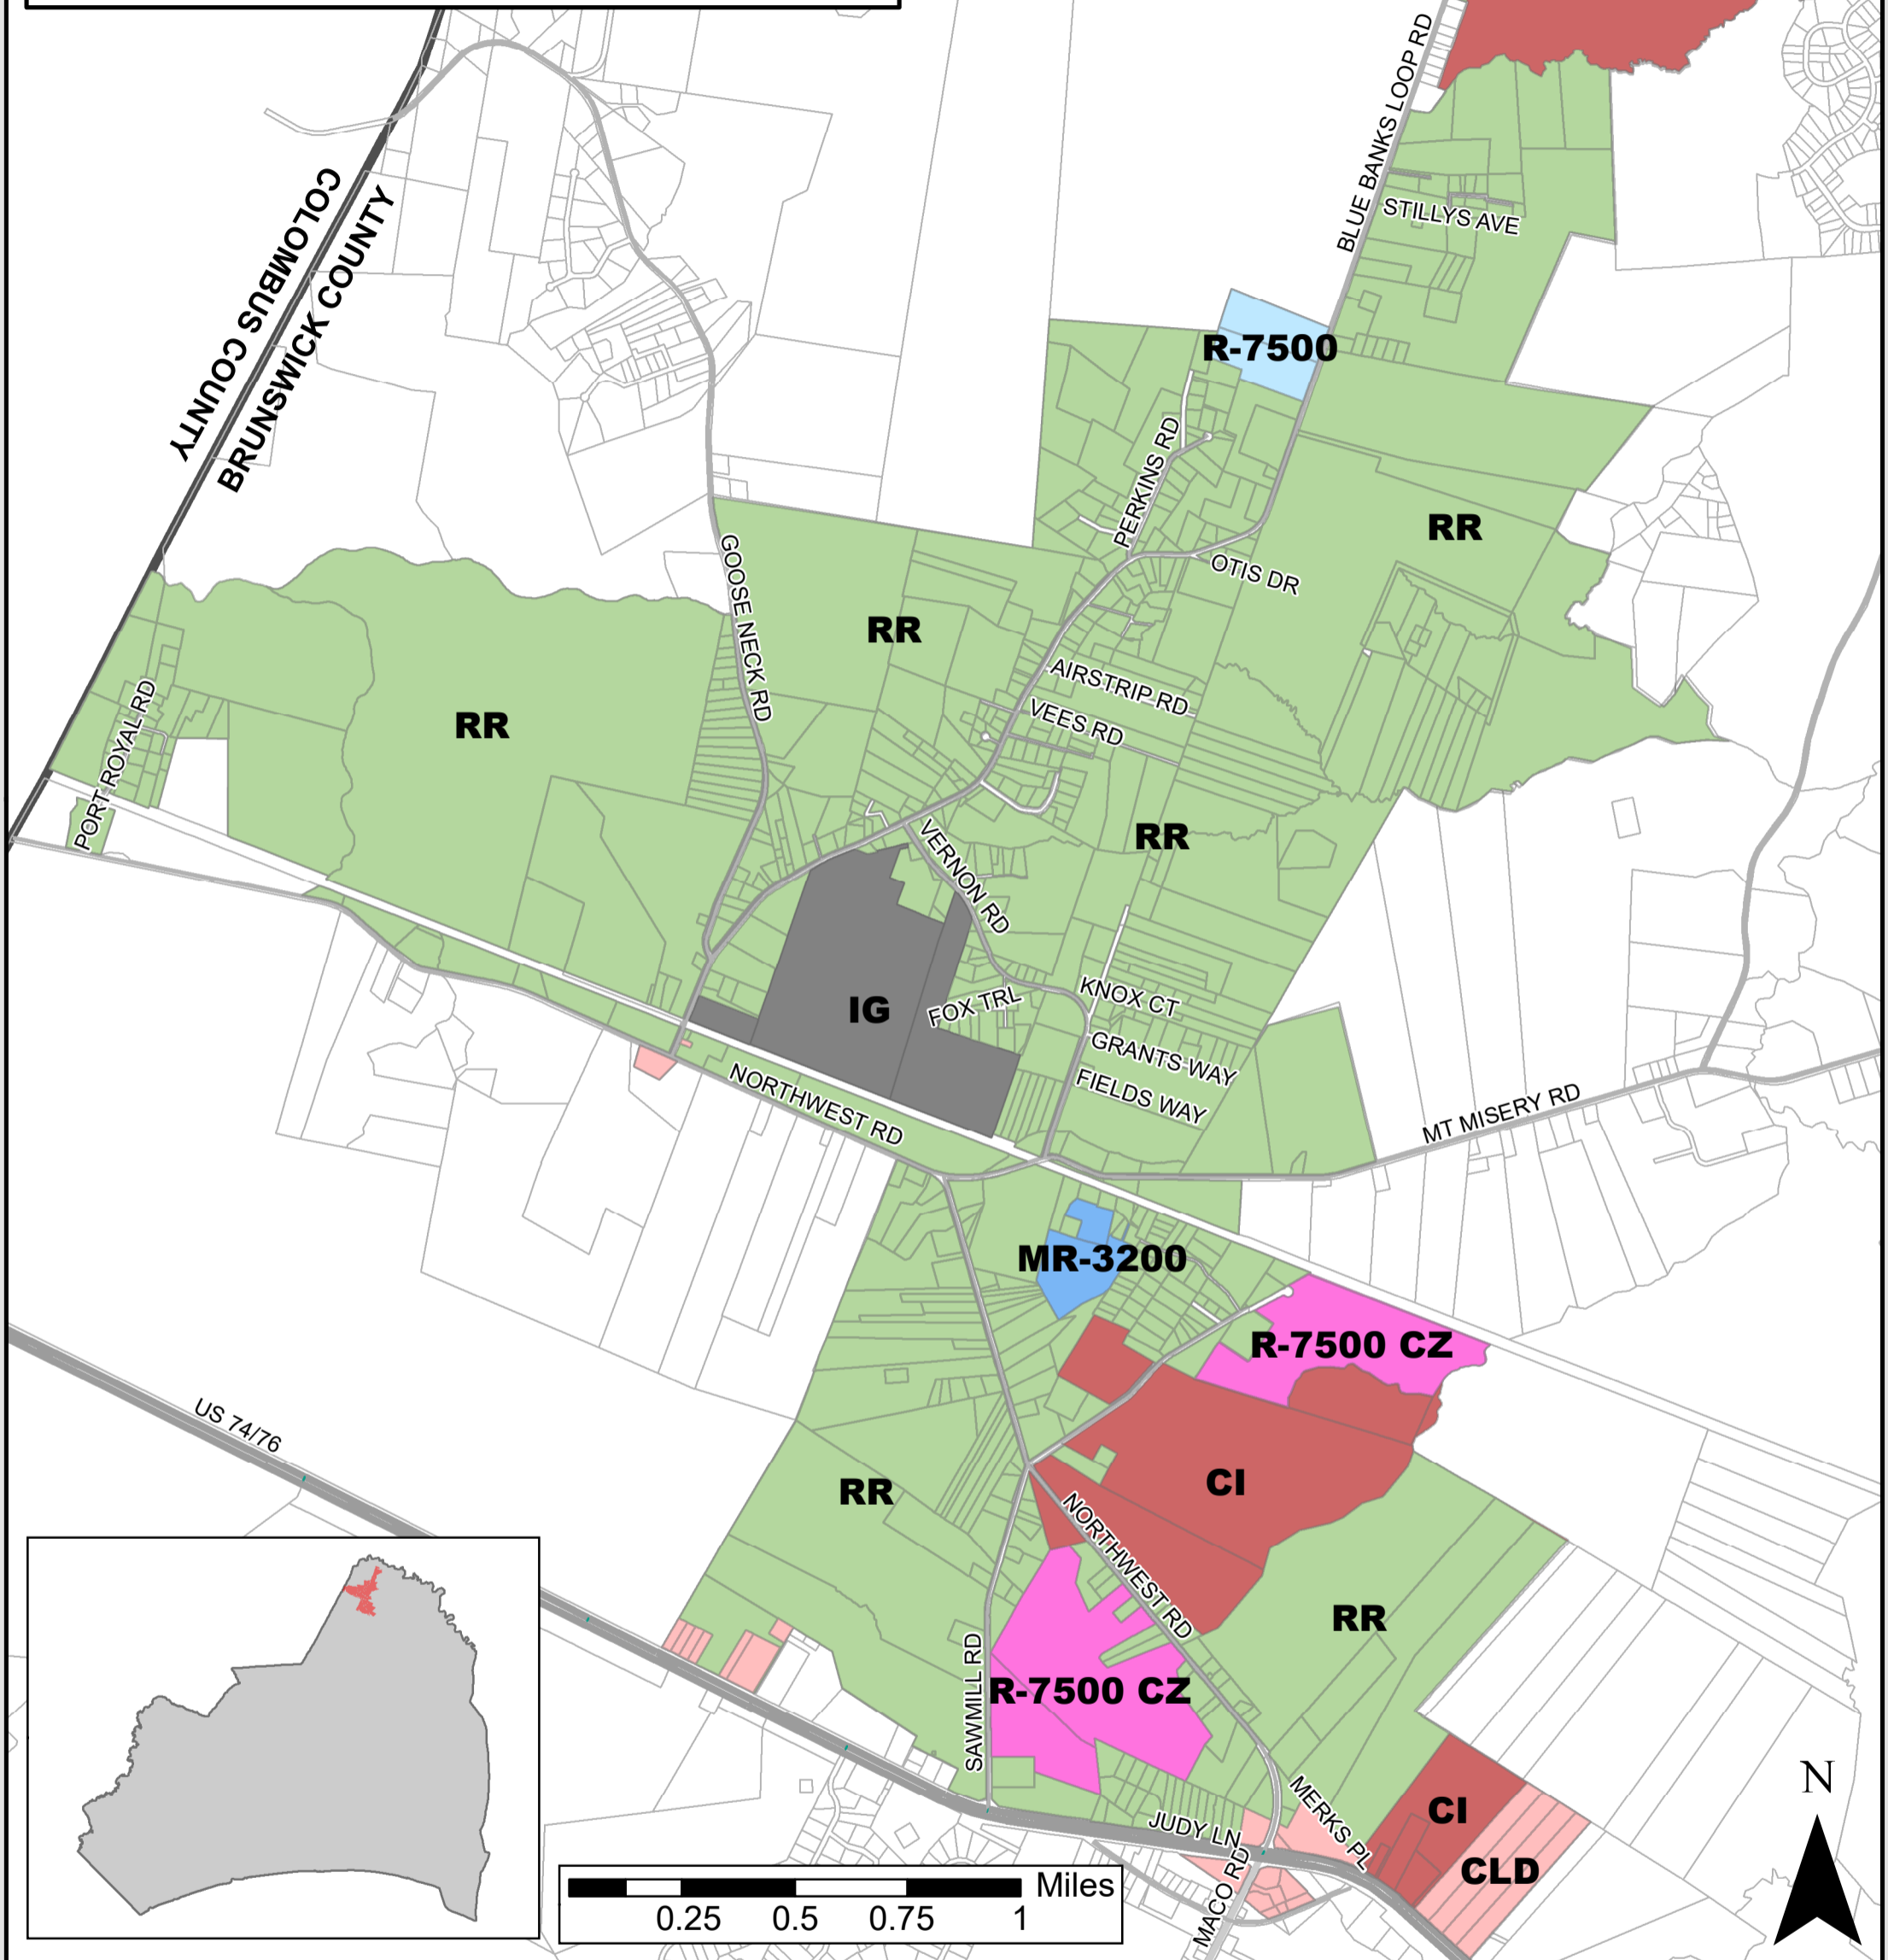

City of Northwest Zoning Map

Adopted July 17, 2019

Zoning Districts

- Rural Residential (RR)
- Medium Density Residential (R-7500)
- Conditional Zoning (R-7500 CZ)
- Multi-Family Residential (MR-3200)
- Commercial Low Density (CLD)
- Commercial Intensive (CI)
- Industrial General (IG)

City of Northwest

LOOKING TO THE FUTURE

Brunswick County assumes no legal responsibility for the nature of, contents of, or accuracy of any information contained on this map. This map may not be accurate or up-to-date. All map information must be verified by recipient. Grid based on NC State Plane Coordinate, NAD83 Datum, Feet.